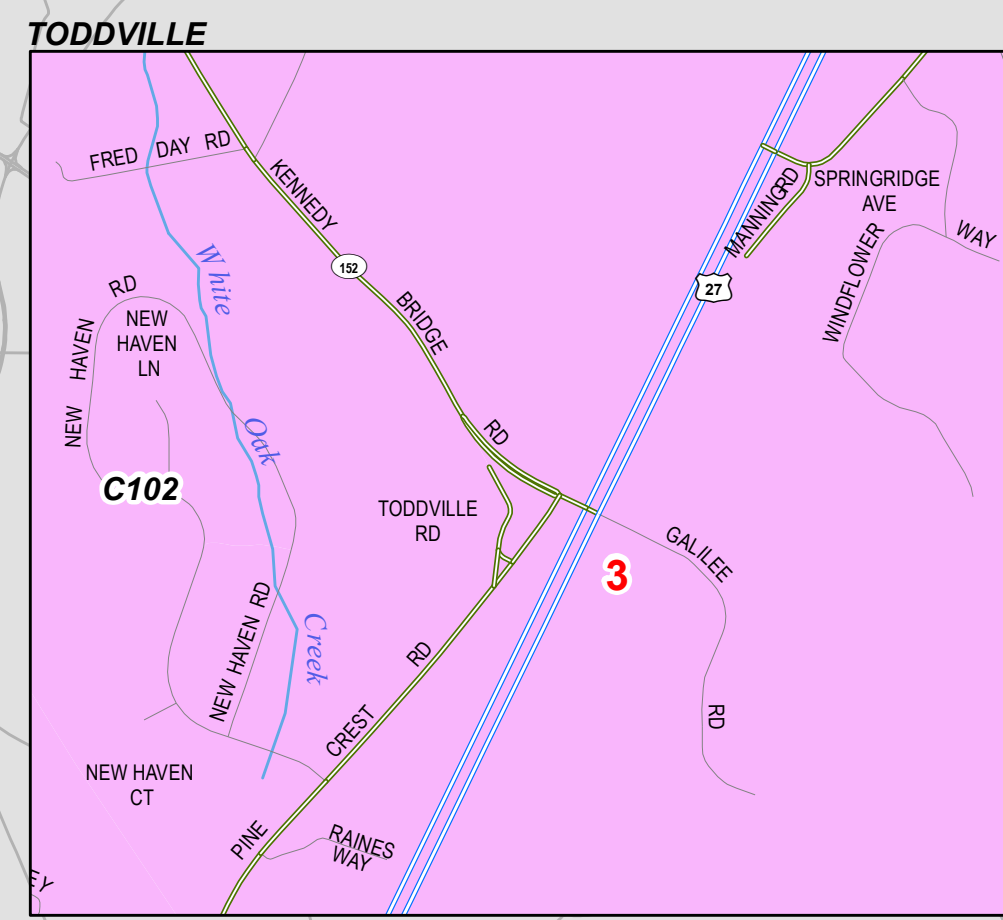

GARRARD COUNTY

Magisterial Districts with Existing Precincts