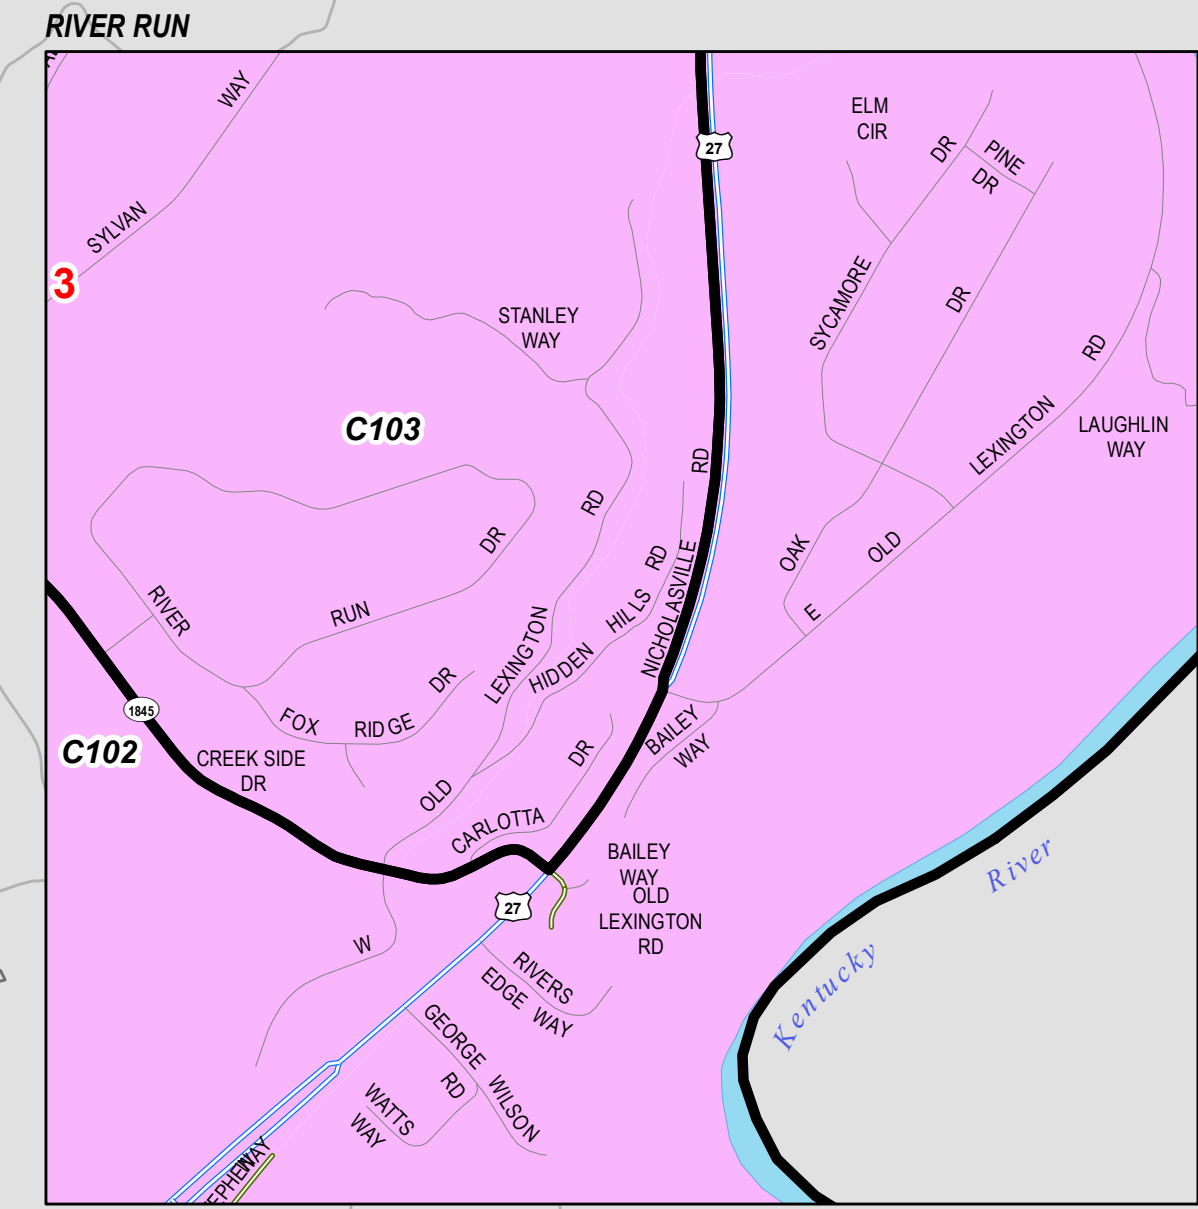

GARRARD COUNTY

Magisterial Districts with Existing Precincts