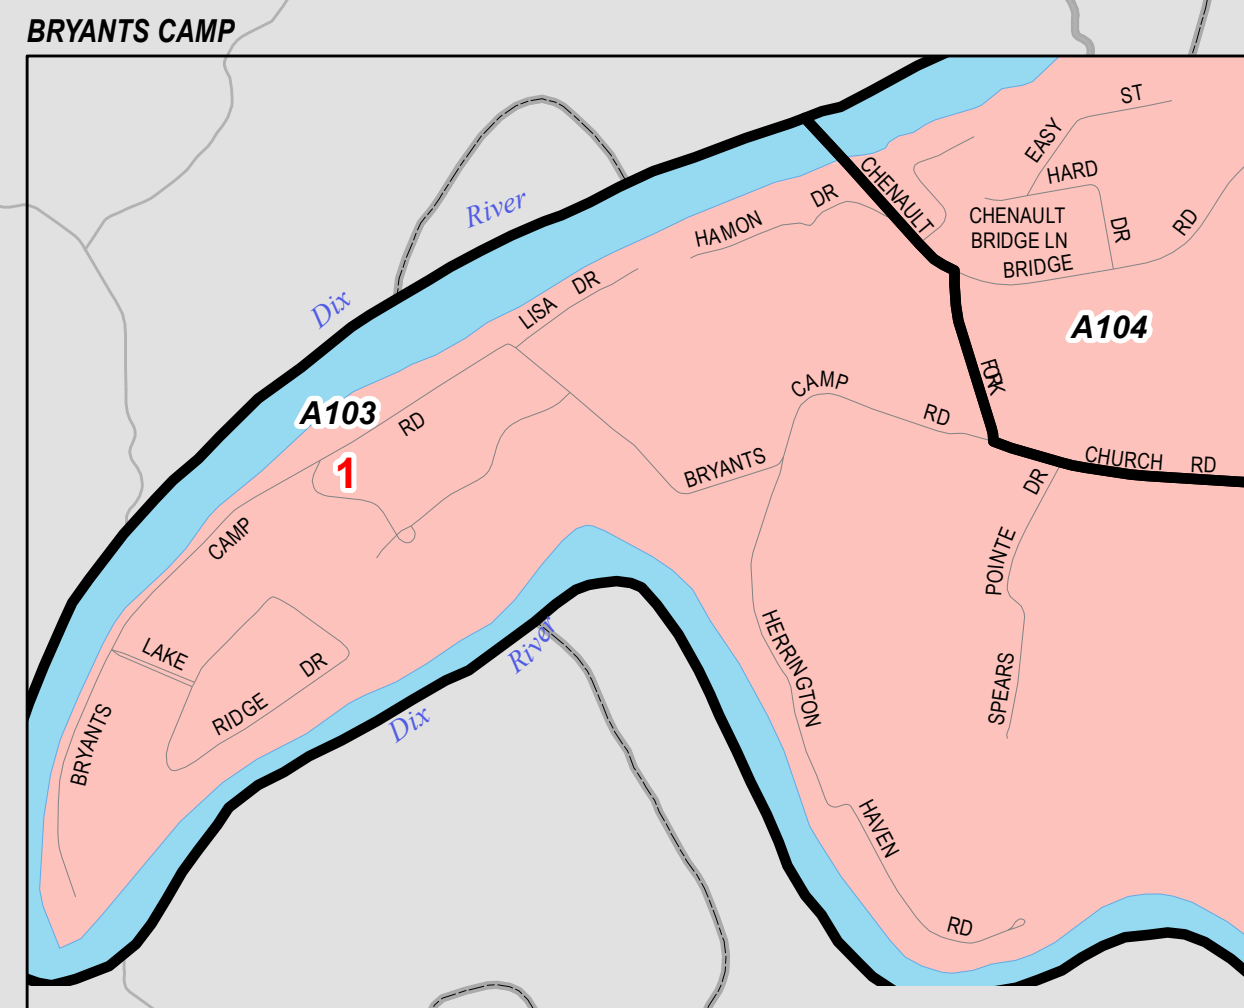

GARRARD COUNTY

Magisterial Districts with Existing Precincts