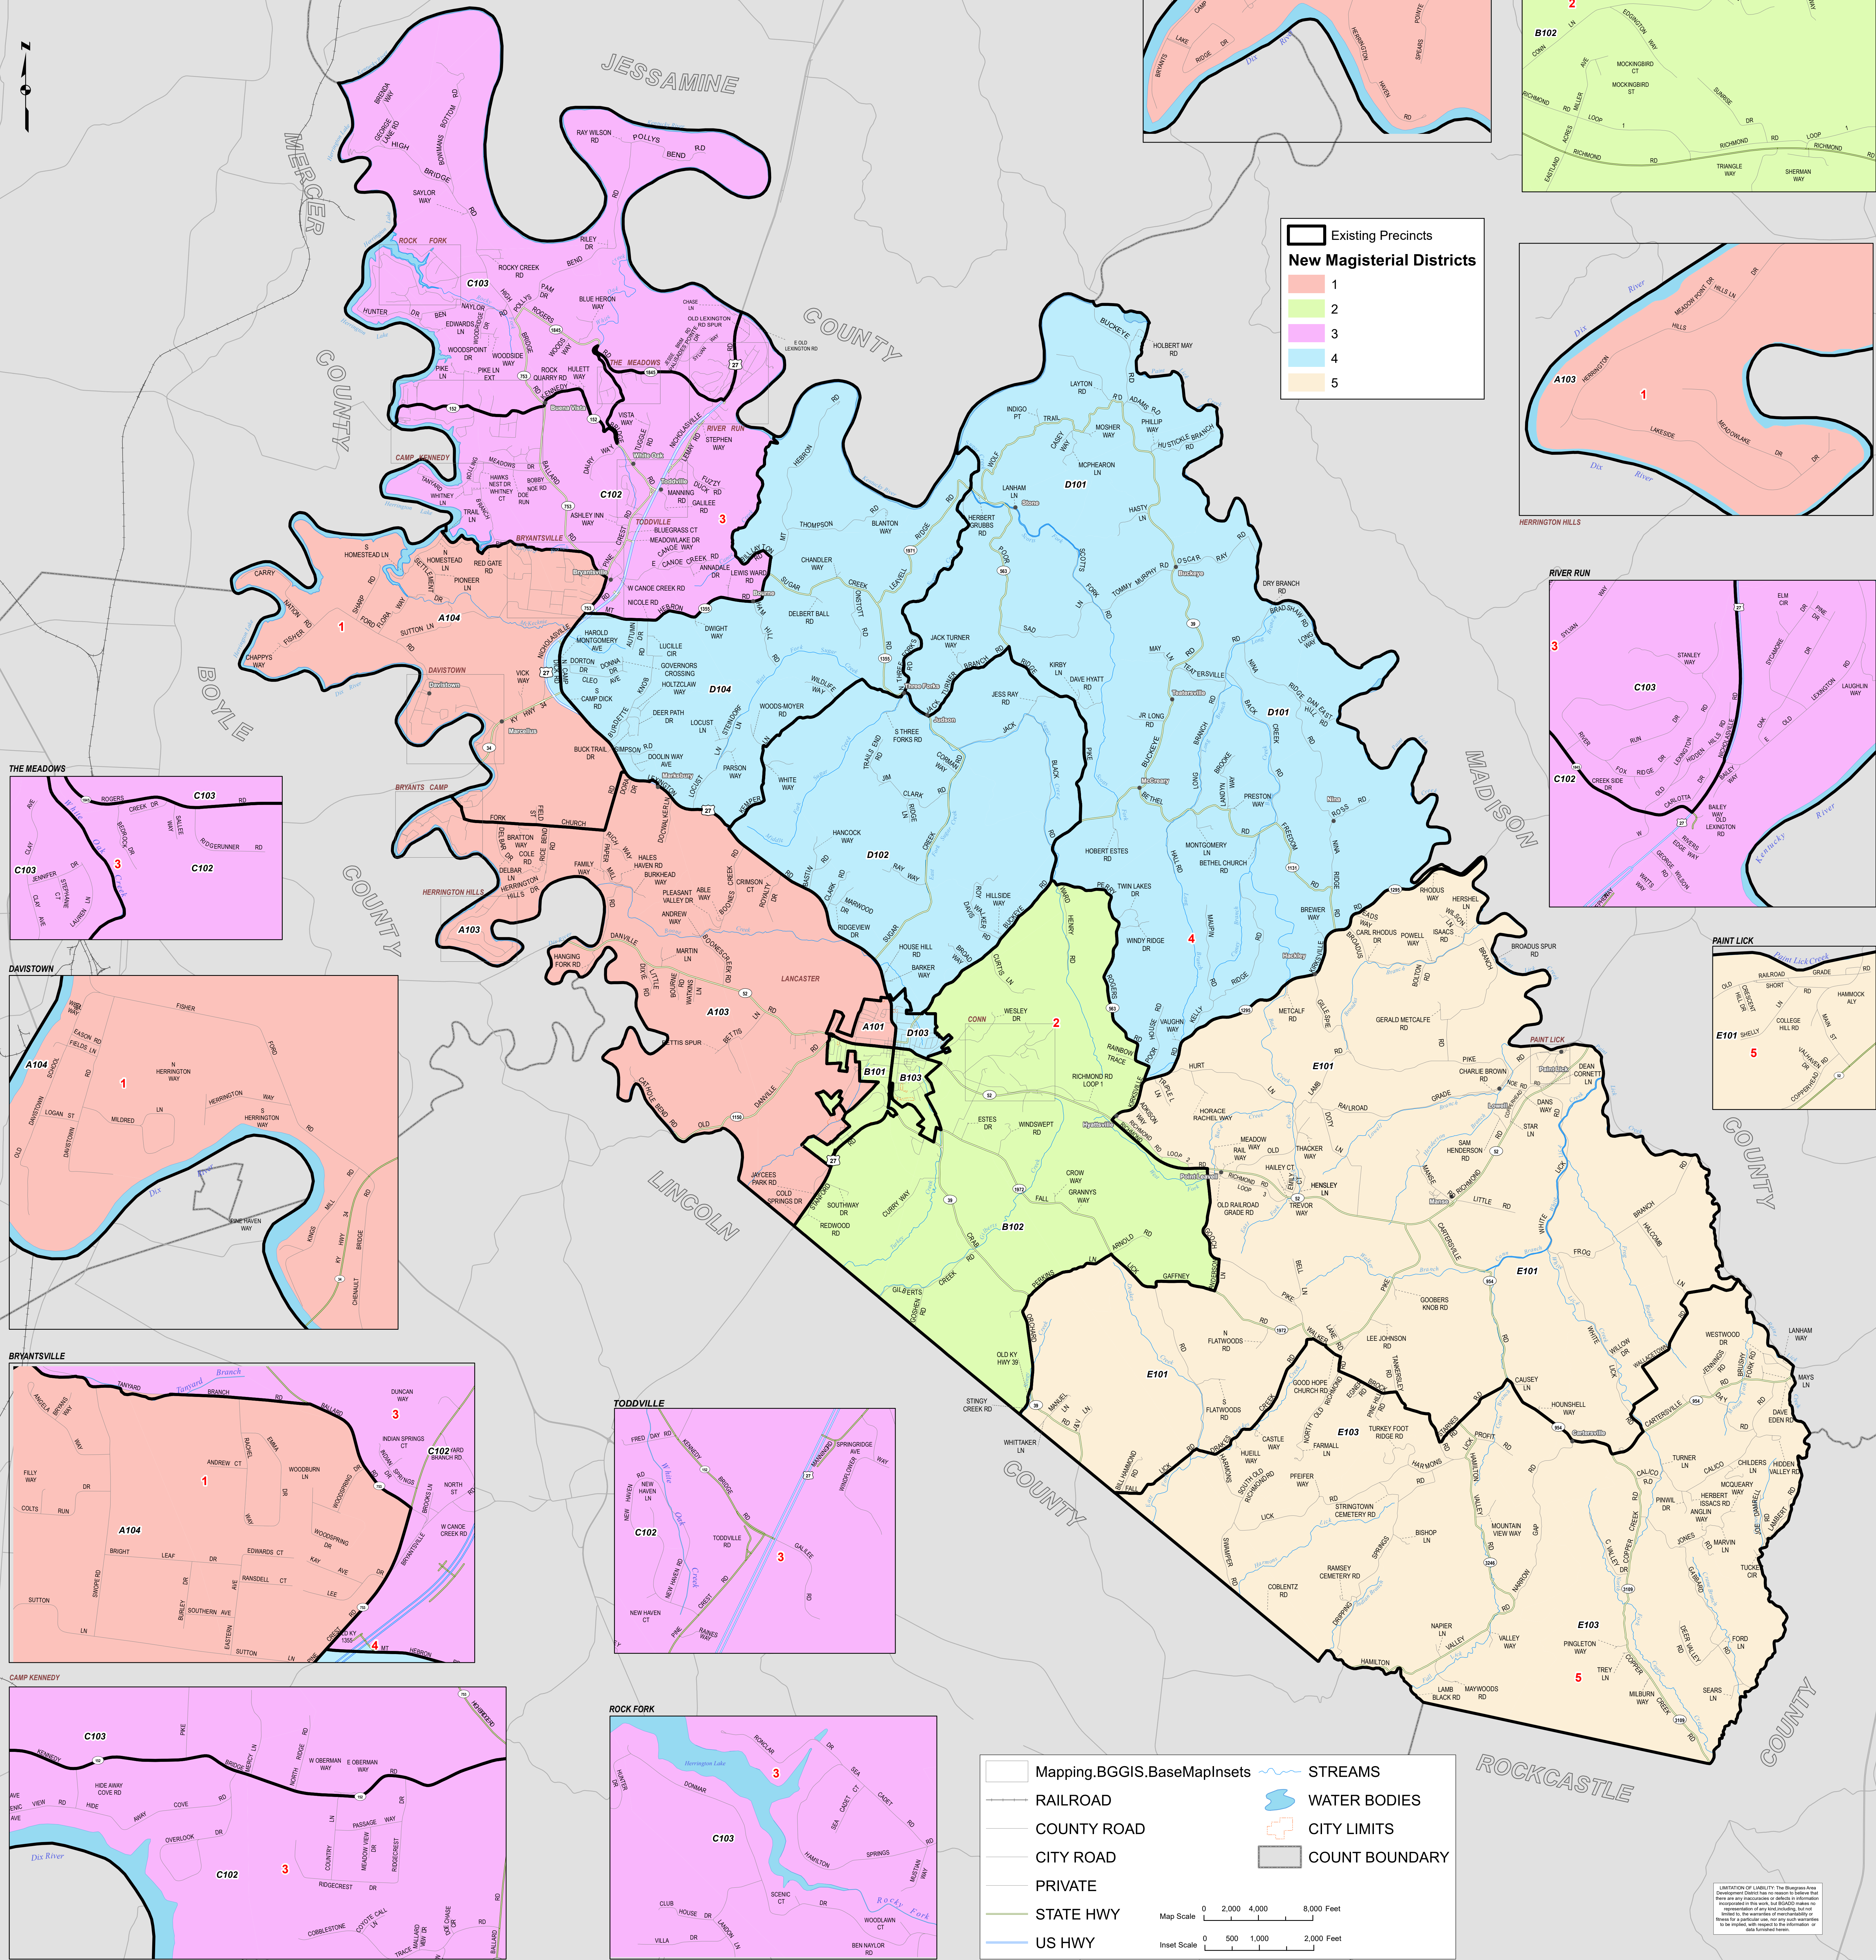

GARRARD COUNTY

Magisterial Districts with Existing Precincts