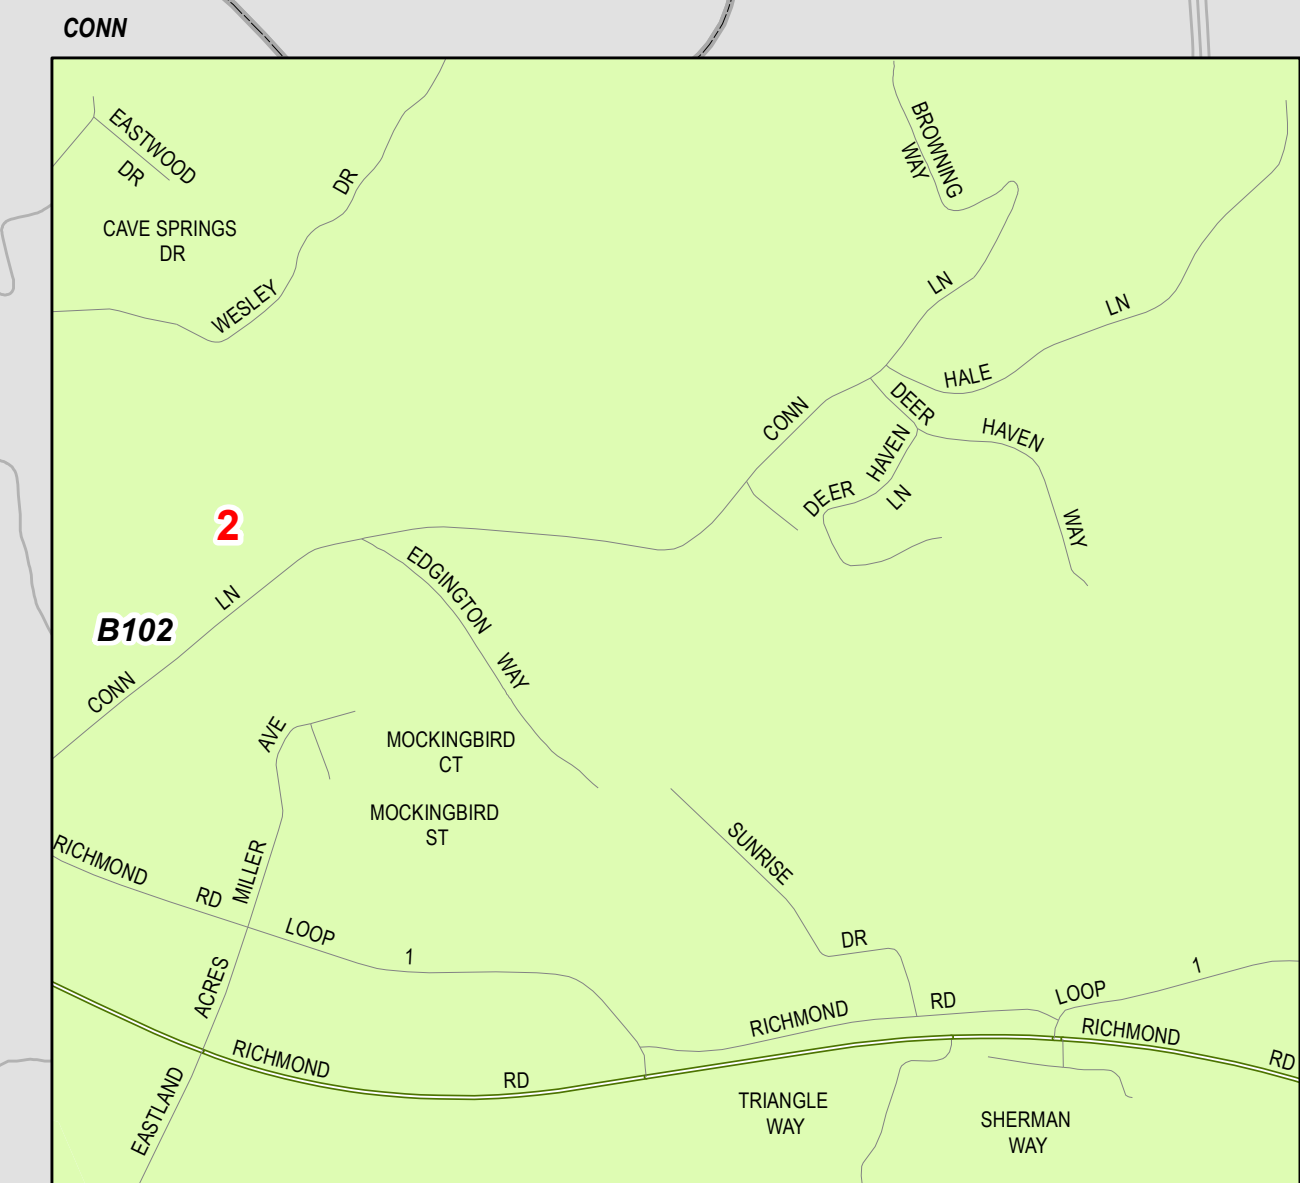

GARRARD COUNTY

Magisterial Districts with Existing Precincts