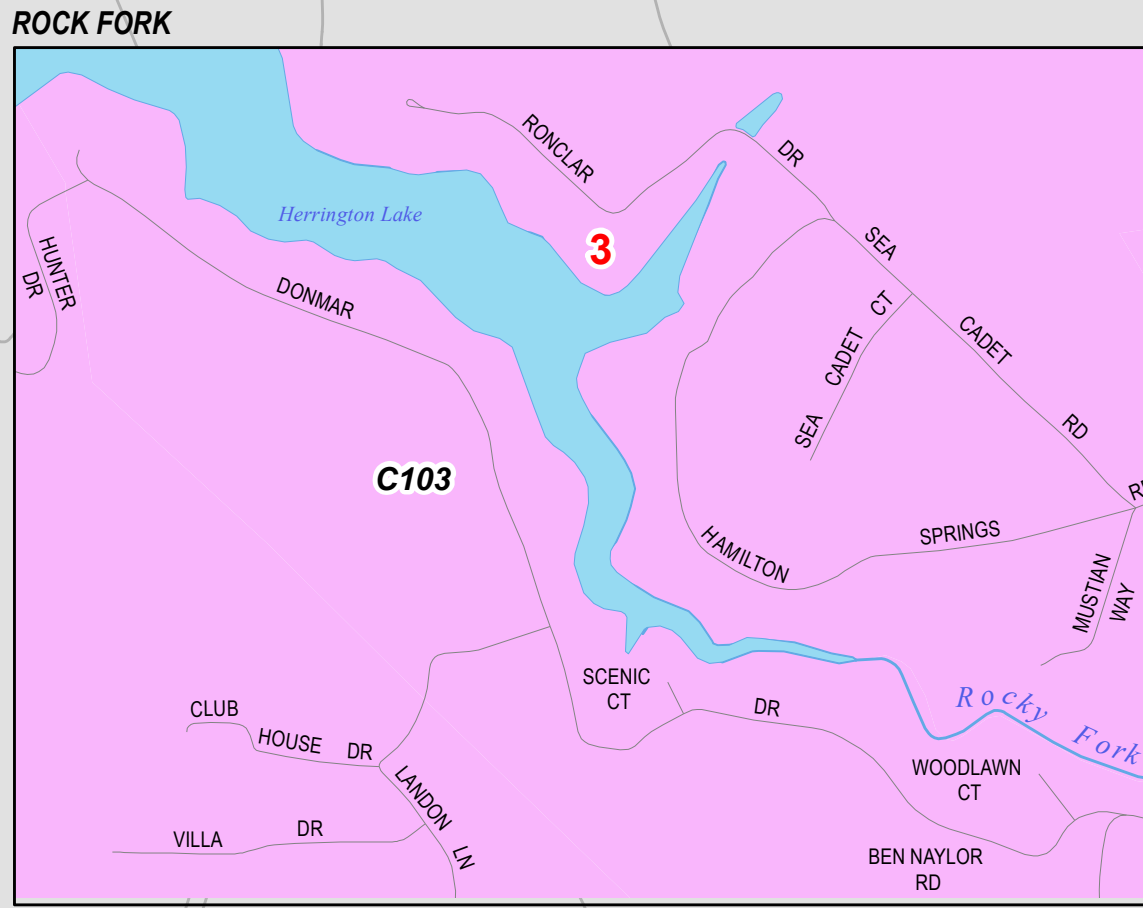

GARRARD COUNTY

Magisterial Districts with Existing Precincts