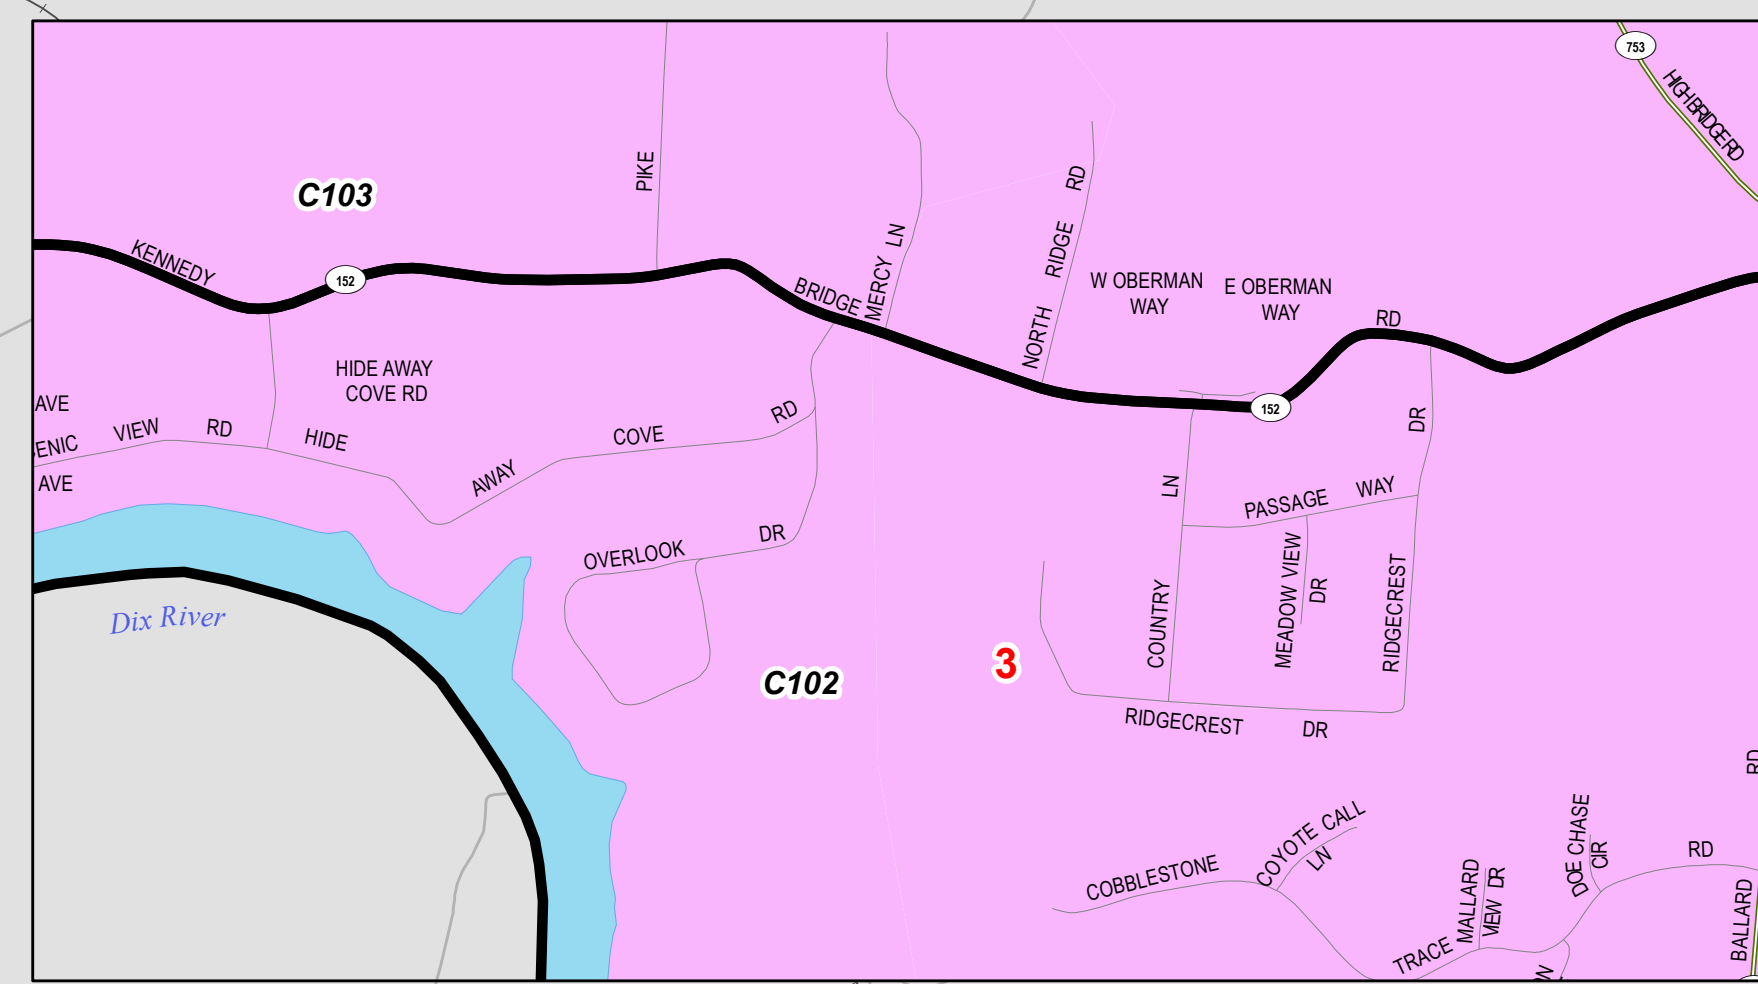

GARRARD COUNTY

Magisterial Districts with Existing Precincts