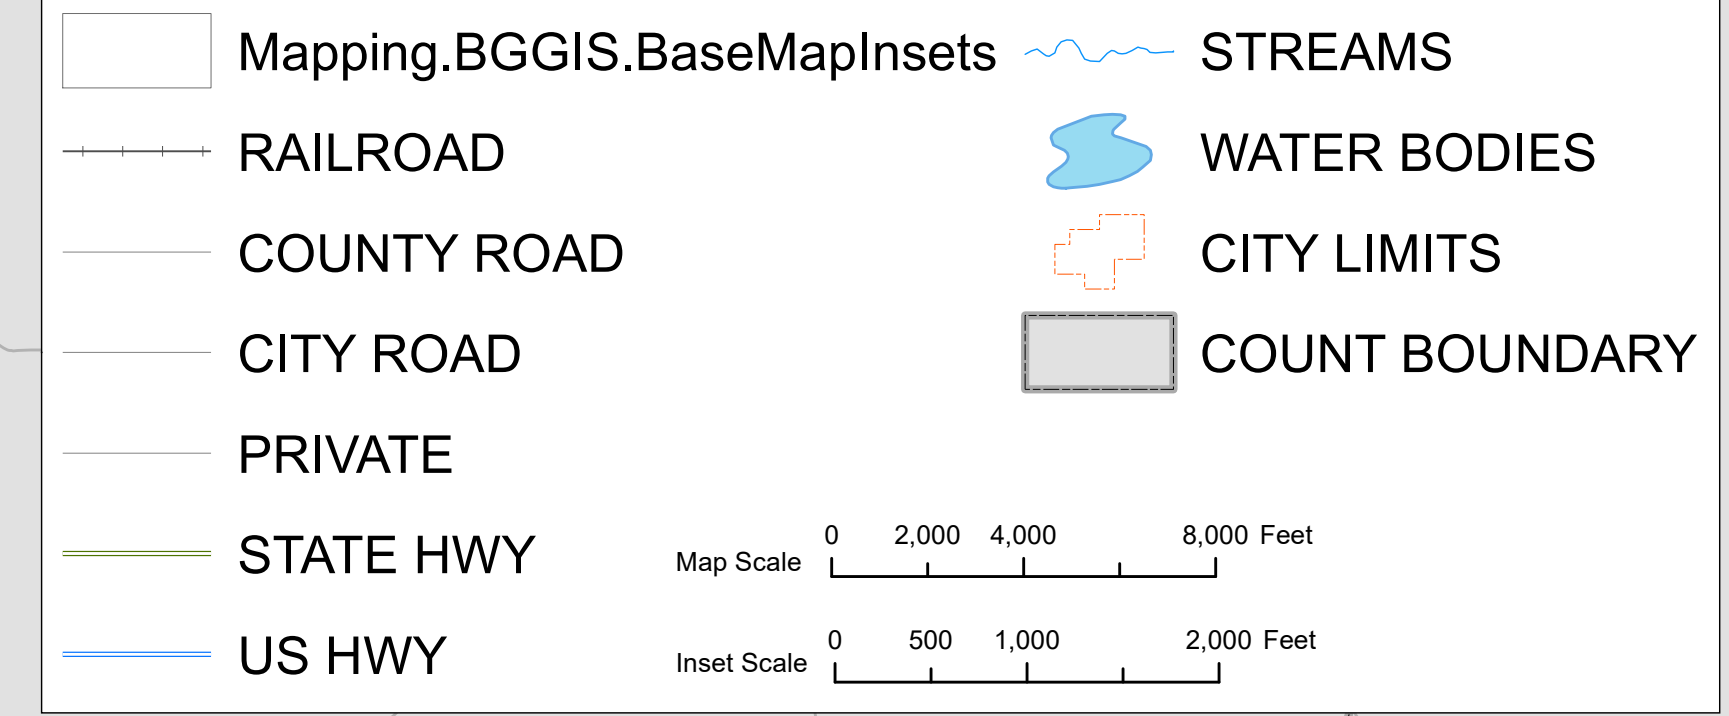

GARRARD COUNTY

Magisterial Districts with Existing Precincts