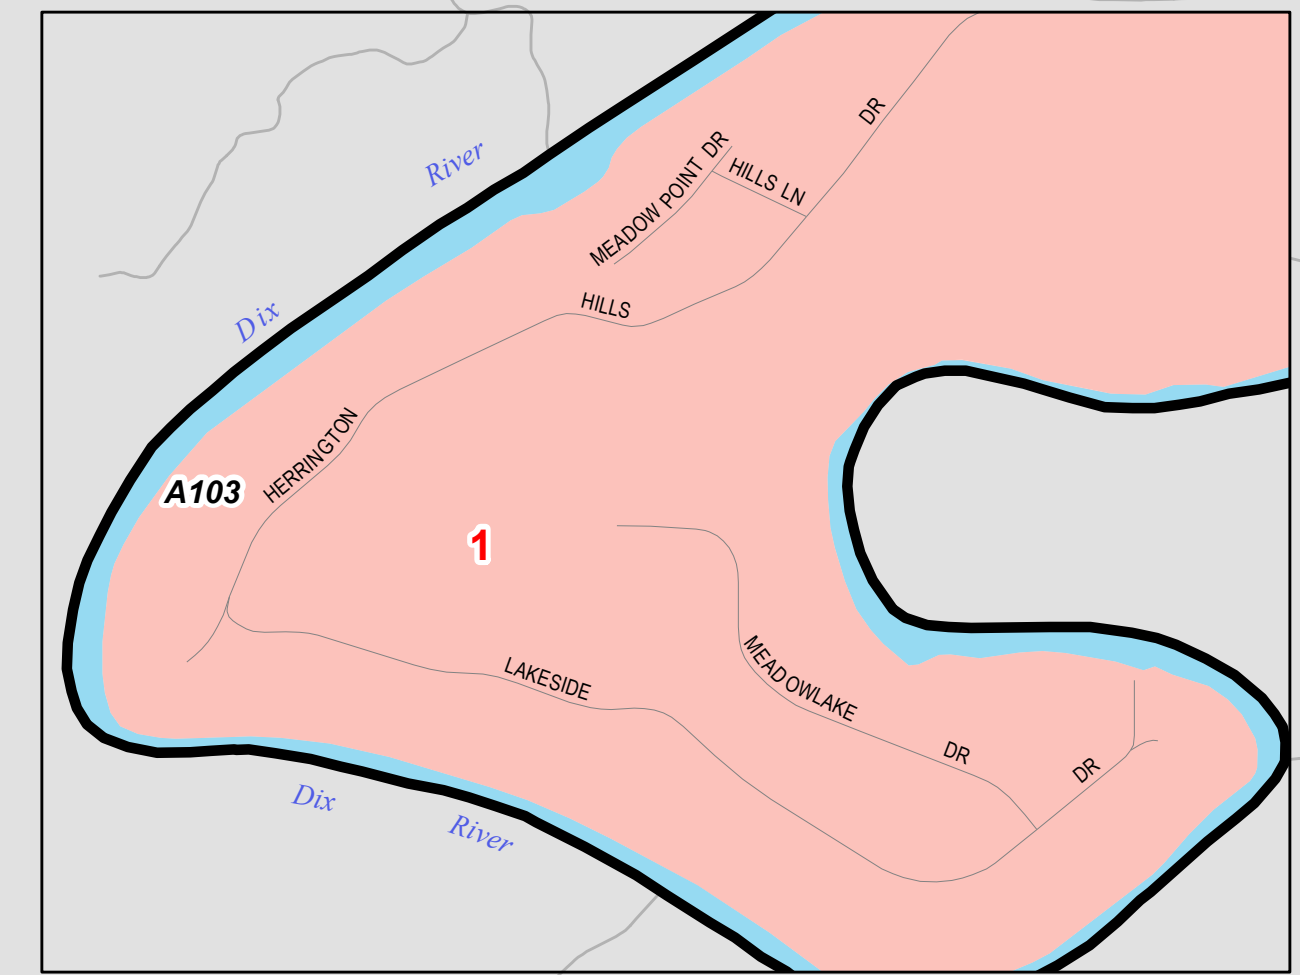

GARRARD COUNTY

Magisterial Districts with Existing Precincts