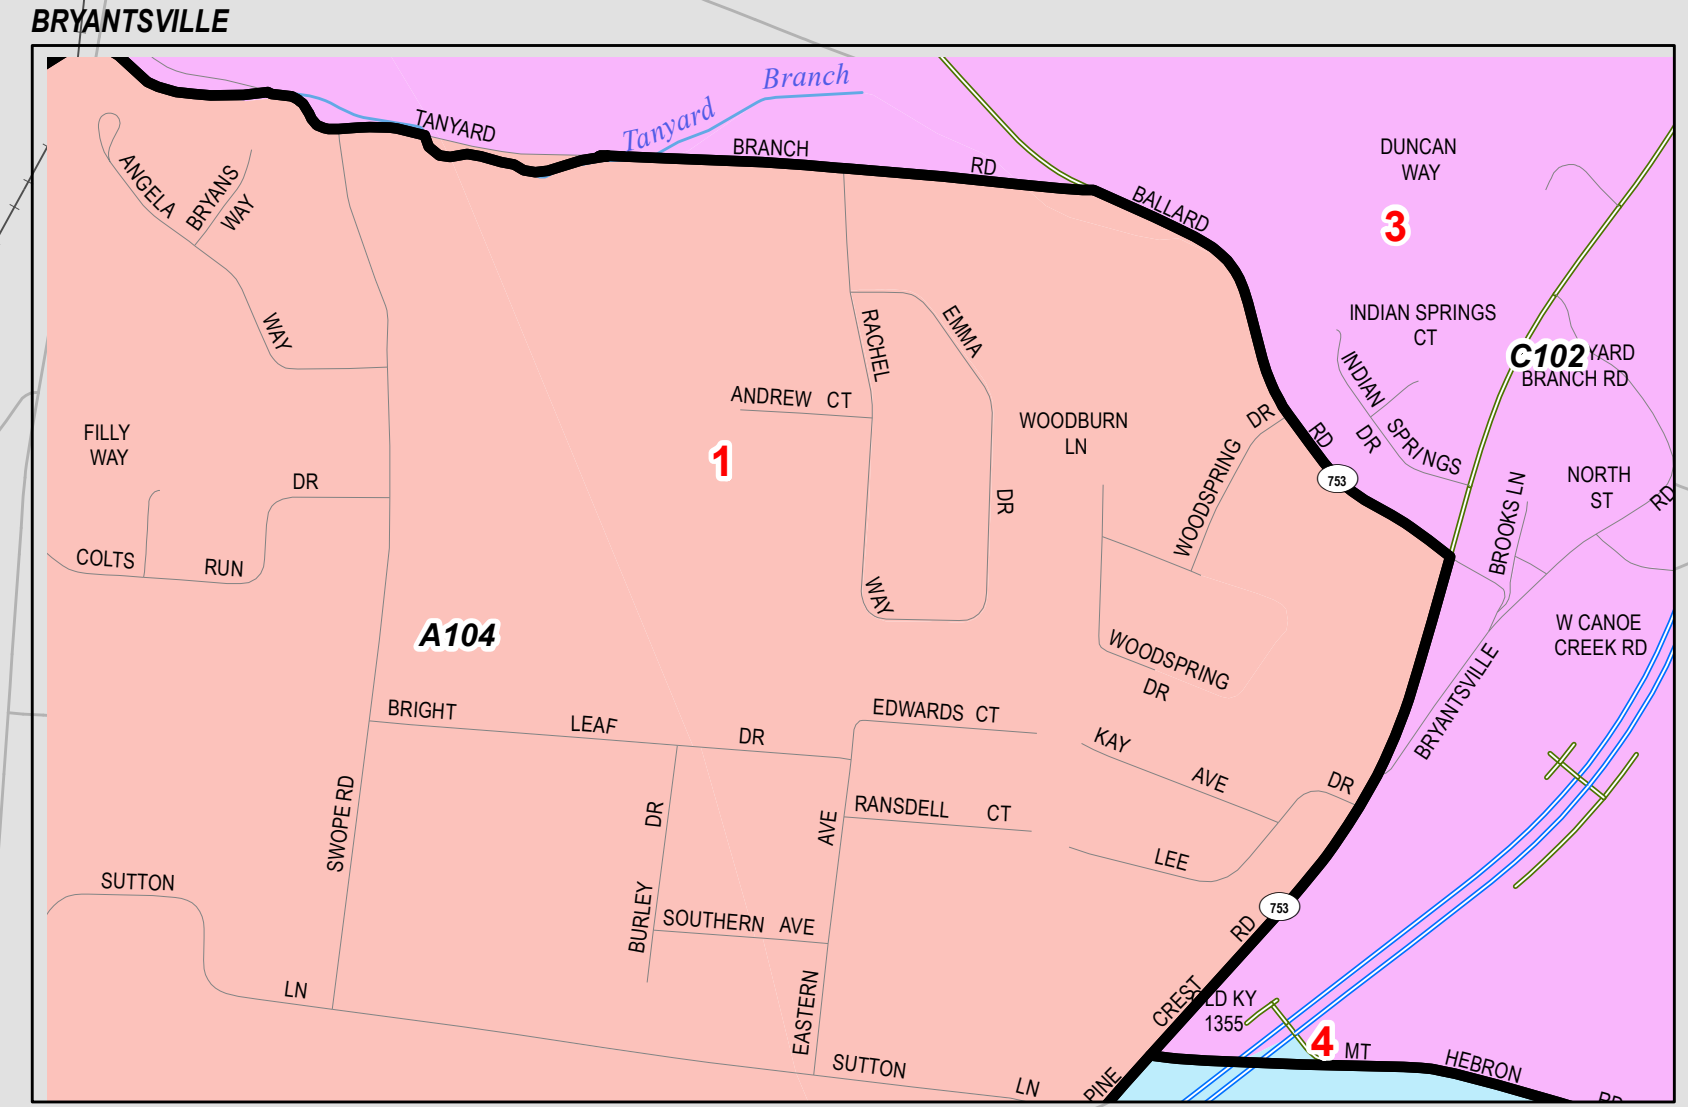

GARRARD COUNTY

Magisterial Districts with Existing Precincts